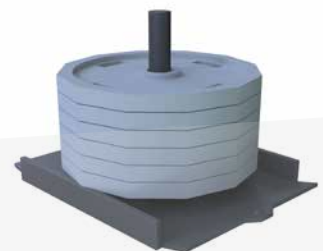

BIG SLED NPG C22

Length: 1050 mm
Width: 632 mm
Height: 998 mm
Weight: 62kg

BRIDGE ATTACHMENT NPG C22.1

Length: 647 mm
Width: 180 mm
Height: 182 mm
Weight: 11kg

WHEELBARROW ATTACHMENT NPG C22.2

Length: 370mm
Width: 240 mm
Height: 80 mm
Weight: 5 kg

HANDLE ATTACHMENT NPG C22.3

Length: 1306 mm
Width: 572 mm
Height: 66 mm
Weight: 11kg

DOUBLE HANDLE ATTACHMENT NPG C22.4

Length: 1280 mm
Width: 632 mm
Height: 476 mm
Weight: 7 kg

ROW ATTACHMENT NPG C22.5

Length: 2500 mm
Width: 1000 mm
Height: 50 mm
Weight: 3 kg

LOW CROSSBAR ATTACHMENT NPG C22.6

Length: 900 mm
Width: 626 mm
Height: 270 mm
Weight: 6 kg

SMALL SLED NPG C22.8

Length: 567 mm
Width: 450 mm
Height: 560 mm
Weight: 24 kg