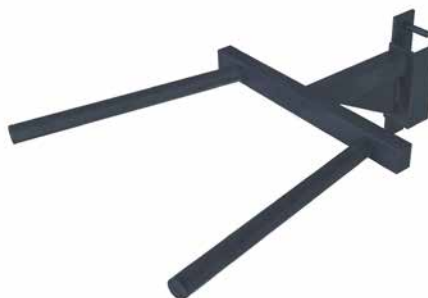

DIP BARS NPG C34

Length: 736 mm
Width: 778 mm
Height: 350 mm
Weight: 11 kg