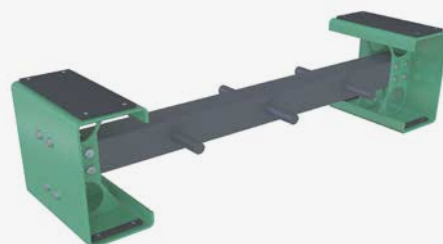

**DUMBBELL BAR**  
NPG C18

Length: 736 mm  
Width: 750 mm  
Height: 750 mm  
Weight: 11 kg

**THE FLIPPER**  
NPG C19

Length: 200,0 mm  
Width: 550 mm  
Height: 550 mm  
Weight: 150 kg

**PLATFORMS**