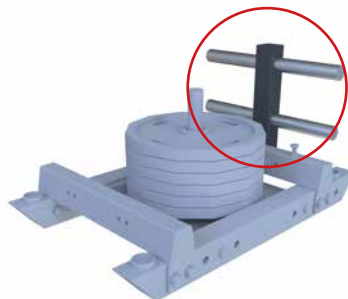

DOUBLE HANDLE ATTACHMENT NPG C22.4

Length: 1280 mm
Width: 632 mm
Height: 476 mm
Weight: 7 kg