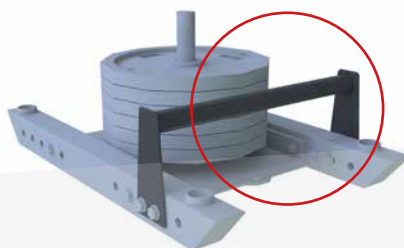

LOW CROSSBAR ATTACHMENT NPG C22.6

Length: 900 mm
Width: 626 mm
Height: 270 mm
Weight: 6 kg

SMALL SLED NPG C22.8

Length: 567 mm
Width: 450 mm
Height: 560 mm
Weight: 24 kg