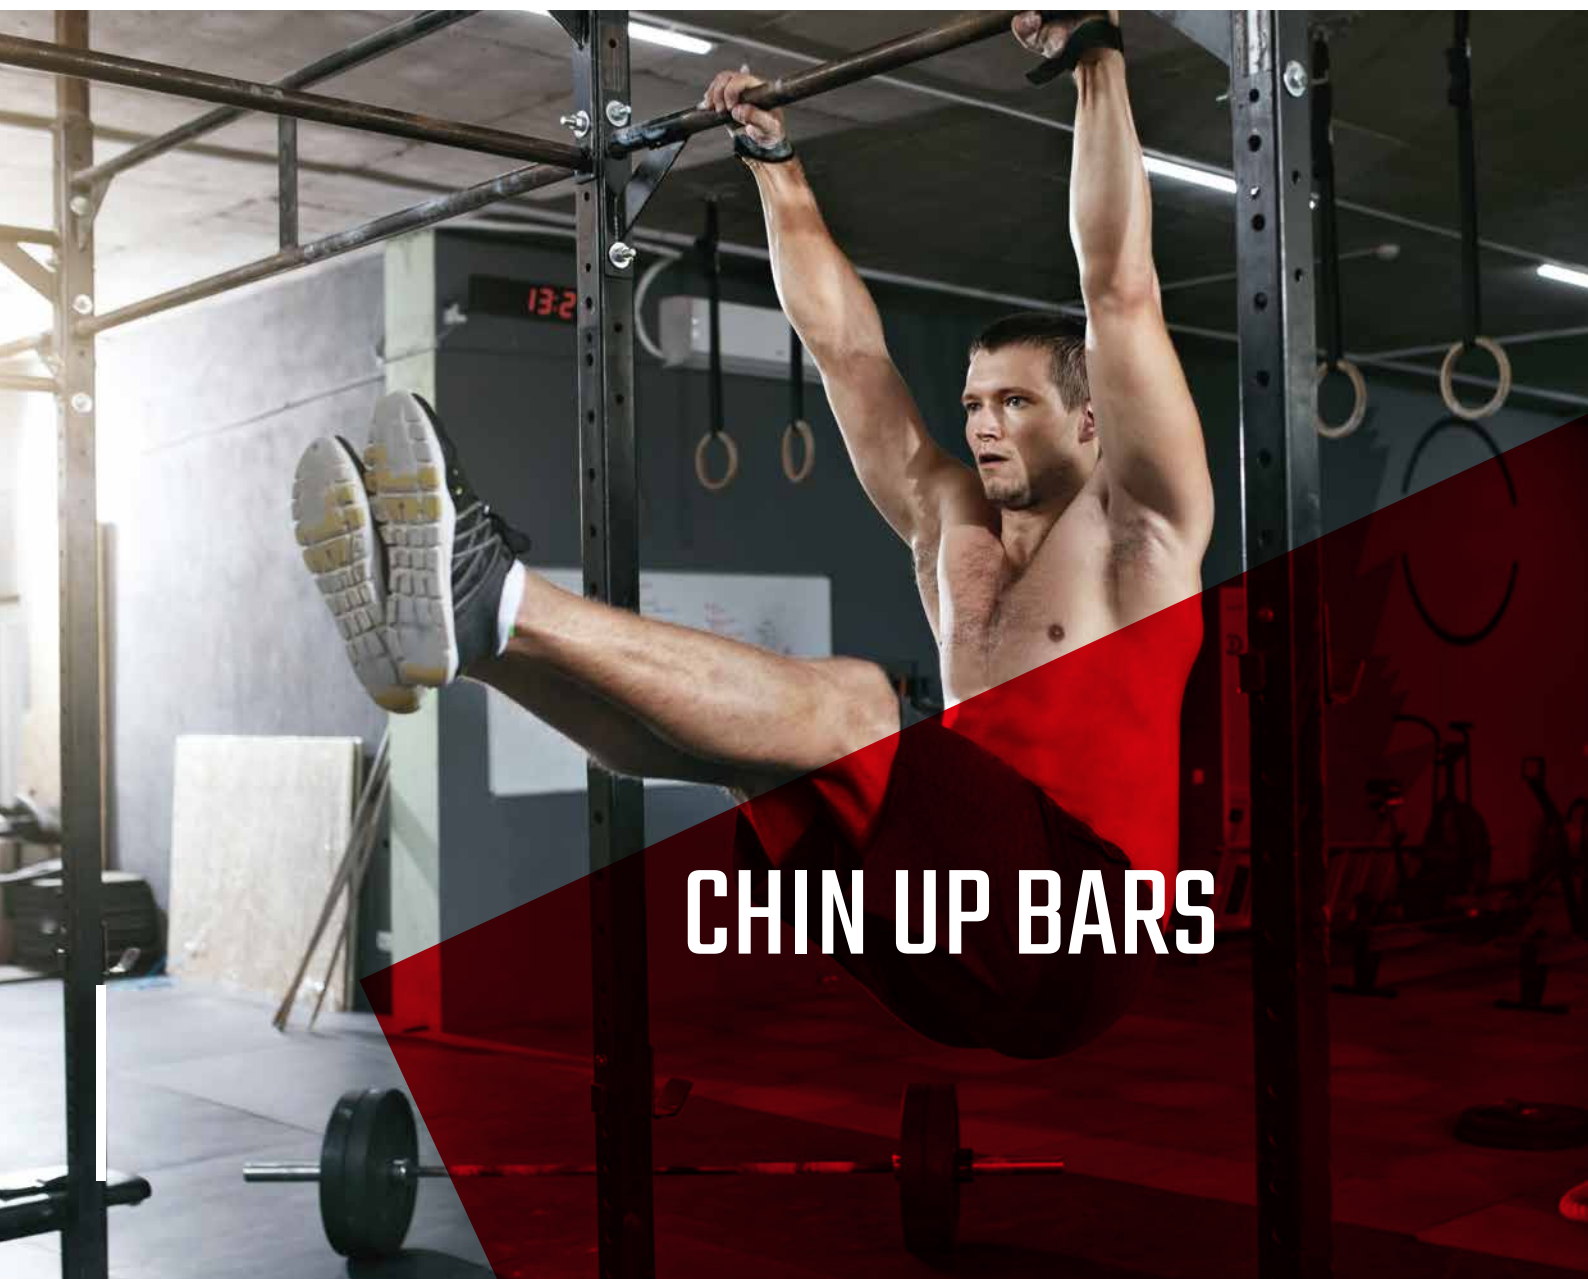

TRIANGULAR CHIN UP BAR NPG C31.2

Length: 1720 mm
Width: 346 mm
Height: 390 mm
Weight: 32 kg
DIAMETER: 32 X 38 X 26 mm