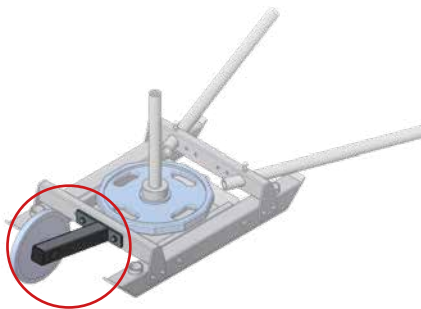

WHEELBARROW ATTACHMENT NPG C22.2

Length: 370mm
Width: 240 mm
Height: 80 mm
Weight: 5 kg

HANDLE ATTACHMENT NPG C22.3

Length: 1306 mm
Width: 572 mm
Height: 66 mm
Weight: 11kg