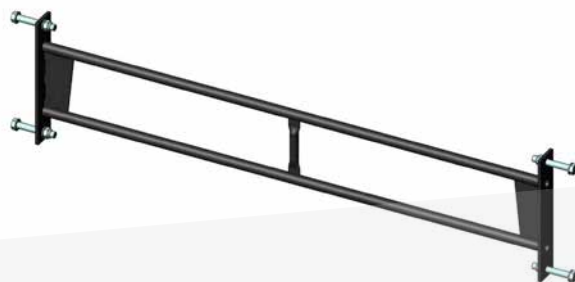

CHIN UP BAR
NPG C26.1

Length: 1020 mm
Width: 80 mm
Height : 350 mm
Weight: 15 kg
DIAMETER : 2x 32 mm