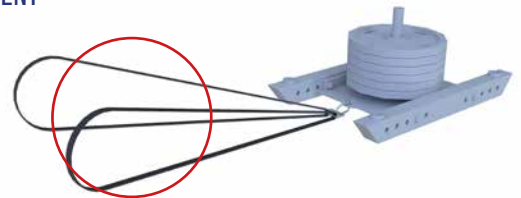

ROW ATTACHMENT NPG C22.5

Length: 2500 mm
Width: 1000 mm
Height: 50 mm
Weight: 3 kg