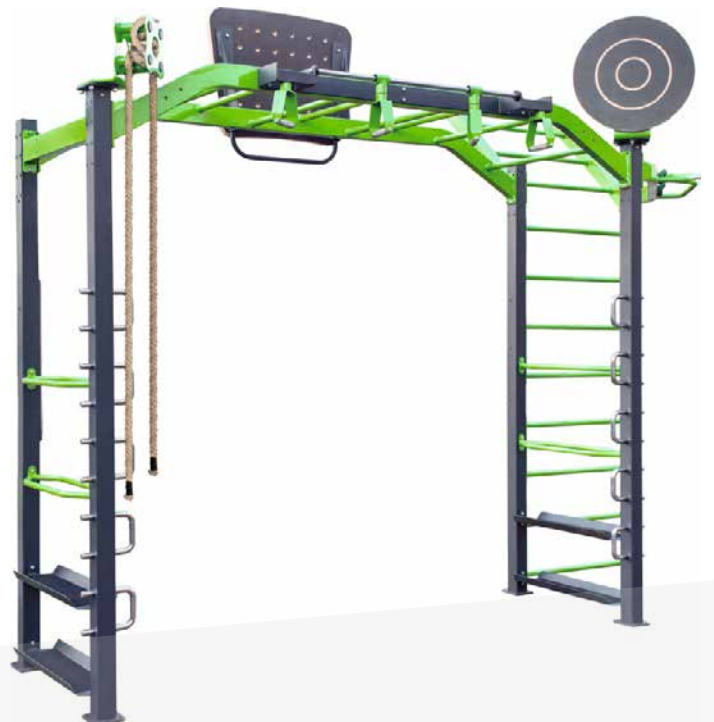

### ACCESSORIES

- |                              |                               |
|------------------------------|-------------------------------|
| <b>A</b> SQUAT STATION       | <b>L</b> ADJUSTABLE HAND GRIP |
| <b>B</b> PLATE STORAGE POINT | <b>M</b> CORE PLATE           |
| <b>C</b> BOXING BAG HANGER   | <b>N</b> WALL BALL STORAGE    |
| <b>D</b> BOXING BAG          | <b>O</b> KETTLEBELLS STORAGE  |
| <b>E</b> CLIMBING PLATFORM   | <b>R</b> LADDER CROSS         |
| <b>F</b> TARGET BALL         | <b>T</b> FLYING PULL BAR      |
| <b>G</b> ROPE ATTACHMENT     | <b>U</b> MONKEY BAR           |
| <b>H</b> BATTLE ROPE         |                               |

## CROSS TRAINING STATION

**NPG C1.3**

**Length:** 4324 mm

**Width:** 1757 mm

**Height:** 3253 mm

**Weight:** 389.3 kg

### ACCESSORIES

- |                               |                              |
|-------------------------------|------------------------------|
| <b>E</b> CLIMBING PLATFORM    | <b>O</b> KETTLEBELLS STORAGE |
| <b>F</b> TARGET BALL          | <b>R</b> LADDER CROSS        |
| <b>G</b> ROPE ATTACHMENT      | <b>T</b> FLYING PULL BAR     |
| <b>H</b> BATTLE ROPE          | <b>U</b> MONKEY BAR          |
| <b>L</b> ADJUSTABLE HAND GRIP |                              |
| <b>N</b> WALL BALL STORAGE    |                              |